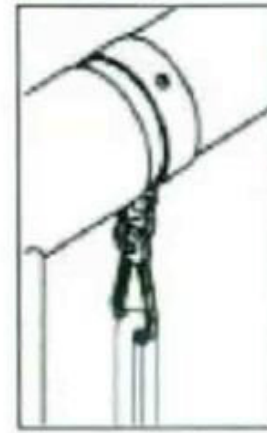

1. Location of apparatus

Minimal space in mm to respect between apparatus and structure of portico.

Space in millimetres between	Free elements	Semi-flexible elements	Endowed with stiff suspension	Neighbouring Structure of swings
Free balance elements	450	450	450	300
Semi-flexible elements	450	300	300	300
Endowed with stiff suspension	450	300	300	300

2. Fixation of apparatus on the hook

The location of the hook carbine must be perpendicular in the axis of the beam of the portico, so that the balance of apparatus is correctly made.

The toy must be placed on a level surface at least 2 meter from any structure or obstruction such as a fence, garage, house, overhanging branches, laundry lines or electrical wires.