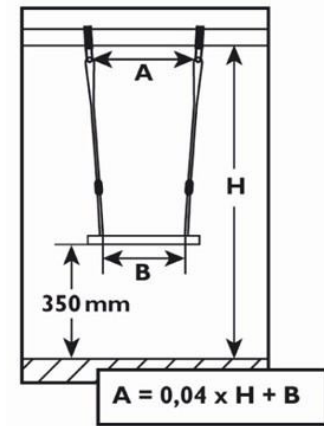

1. Location of apparatus

Minimal space in mm to respect between apparatus and structure of portico.

Space in millimetres between	Free elements	Semi-flexible elements	Endowed with stiff suspension	Neighbouring Structure of swings
Free balance elements	450	450	450	300
Semi-flexible elements	450	300	300	300
Endowed with stiff suspension	450	300	300	300

2. Fixation of apparatus on the hook

The location of the hook carbine must be perpendicular in the axis of the beam of the portico, so that the balance of apparatus is correctly made.

The toy must be placed on a level surface at least 2 meter from any structure or obstruction such as a fence, garage, house, overhanging branches, laundry lines or electrical wires.