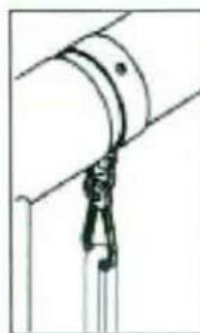

Age Range: 10- 36 months
To be retained for future reference.

ASSEMBLY INSTRUCTIONS

IMPORTANT:

- Before each use, please check product carefully for damage.
- Do not allow use of swing seat until it has been installed properly by an adult, according to these instructions.
- Never climb on swing seat.
- By no means use the swing seat as an infant seat.
- Only one child in the swing seat at a time.
- Adult supervision required to make sure that children play safely.
- Make sure your child is dressed suitably to stop possible hazards happening While Using the swing seat. Your child should not wear loose clothing such as ponchos or Scarves. Apparel should include well fitting shoes.
- Evaluate the following safety tips with your child before use:
 - do not walk too close to, in front of, or behind the swing seat while it is in use.
 - Do not get out of the swing while it is in motion.
 - Do not push the swing when it is not occupied.
 - Do not twist or spin the swing seat.
 - Do not stand in the swing seat.

1-Location of apparatus,

Minimal space in mm to respect between apparatus and structure of portico

Space in millimetres between	Free elements	balance	Semi-flexible elements	Endowed with stiff suspension	Neighbouring Structure of swings
Free balance elements	450		450	450	300
Semi-flexible elements	450		300	300	300
Endowed with stiff suspension	450		300	300	300

2- Fixation of apparatus on the hook

The location of the hook carabine must be perpendicular in the axis of the beam of the portico, so that the balance of apparatus is correctly made.

The toy must be placed on a level surface at least 2meter from any structure or obstruction such as a fence, garage, house, overhanging branches, laundry lines or electrical wires.