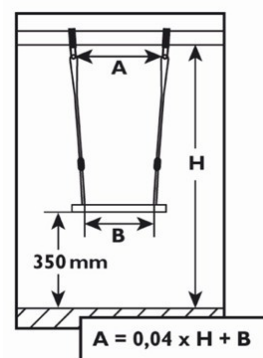

1-Location of apparatus,

Minimal space in mm to respect between apparatus and structure of portico

Space in millimetres between	Free elements	balance	Semi-flexible elements	Endowed with stiff suspension	Neighbouring Structure of swings
Free balance elements	450		450	450	300
Semi-flexible elements	450		300	300	300
Endowed with stiff suspension	450		300	300	300

2- Fixation of apparatus on the hook

The location of the hook carabine must be perpendicular in the axis of the beam of the portico, so that the balance of apparatus is correctly made.

The toy must be placed on a level surface at least 2meter from any structure or obstruction such as a fence, garage, house, overhanging branches, laundry lines or electrical wires.