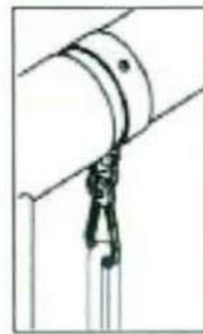

WARNING! To prevent falls, use restraint system at all times.

WARNING! Never leave child unattended.

WARNING! Not to be used by children under 36 months.

1-Location of apparatus,

Minimal space in mm to respect between apparatus and structure of portico

2- Fixation of apparatus on the hook

The location of the hook carabine must be perpendicular in the axis of the beam of the portico, so that the balance of apparatus is correctly made.

The toy must be placed on a level surface at least 2 meters from any structure or obstruction such as a fence, garage, house, overhanging branches, laundry lines or electrical wires.