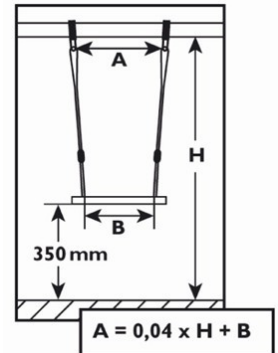

2- Fixation of apparatus on the hook

The location of the hook carabine must be perpendicular in the axis of the beam of the portico, so that the balance of apparatus is correctly made.

The toy must be placed on a level surface at least 2 meters from any structure or obstruction such as a fence, garage, house, overhanging branches, laundry lines or electrical wires.