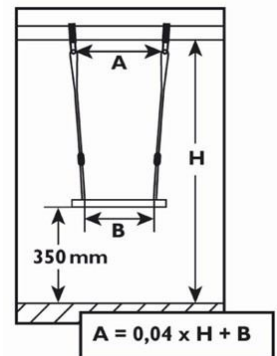

2- Fixation of apparatus on the hook

The location of the hook carabine must be perpendicular in the axis of the beam of the portico, so that the balance of apparatus is correctly made.

The toy must be placed on a level surface at least 2 meters from any structure or obstruction such as a fence, garage, house, overhanging branches, laundry lines or electrical wires.