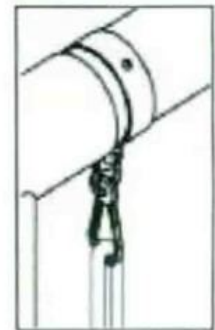

Age Range: Above 36 months
To be retained for future reference.

ASSEMBLY INSTRUCTIONS

IMPORTANT:

- Before each use, please check product carefully for damage.
- Do not allow use of climbing rope until it has been installed properly by an adult, according to these instructions.
- By no means use the climbing rope as an infant seat.
- Only one child in the climbing rope at a time.
- Adult supervision required to make sure that children play safely.
- Make sure your child is dressed suitably to stop possible hazards happening While Using the climbing rope. Your child should not wear loose clothing such as ponchos or Scarves. Apparel should include well fitting shoes.
- Evaluate the following safety tips with your child before use:
 - do not walk too close to, in front of, or behind the climbing rope while it is in use.
 - Do not get out of the climbing rope while it is in motion.
 - Do not push the climbing rope when it is not occupied.
 - Do not twist or spin the climbing rope.
 - Do not stand in the climbing rope.

2- Fixation of apparatus on the hook

The location of the hook carabine must be perpendicular in the axis of the beam of the portico, so that the balance of apparatus is correctly made.

The toy must be placed on a level surface at least 2meter from any structure or obstruction such as a fence, garage, house, overhanging branches, laundry lines or electrical wires.