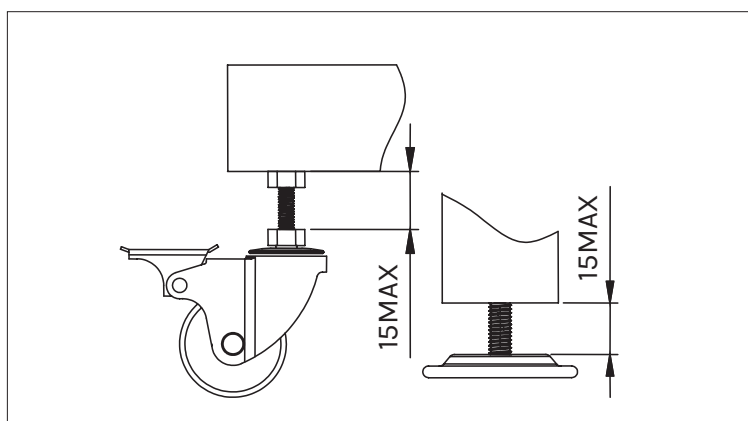

## Preparation for use

1. Open the carton and check to ensure all accessories and fittings are complete.
2. Install 'T' leg according to figure 1 above.
3. Tighten all screws and turn table up right way ready for use.

# III. OPERATION METHOD

Release the lock before opening the Table Tennis Table and lock it prior to folding the table.

## Leg Hinge Wheel Operation

Straighten hinge when using table and collapse hinge to fold table. Lock wheel tightly when using table and unlock for moving and storing.

## Height Adjusting Method

The wheel height can be adjusted to a maximum of 15mm. The foot height can also be adjusted to a maximum of 15mm.