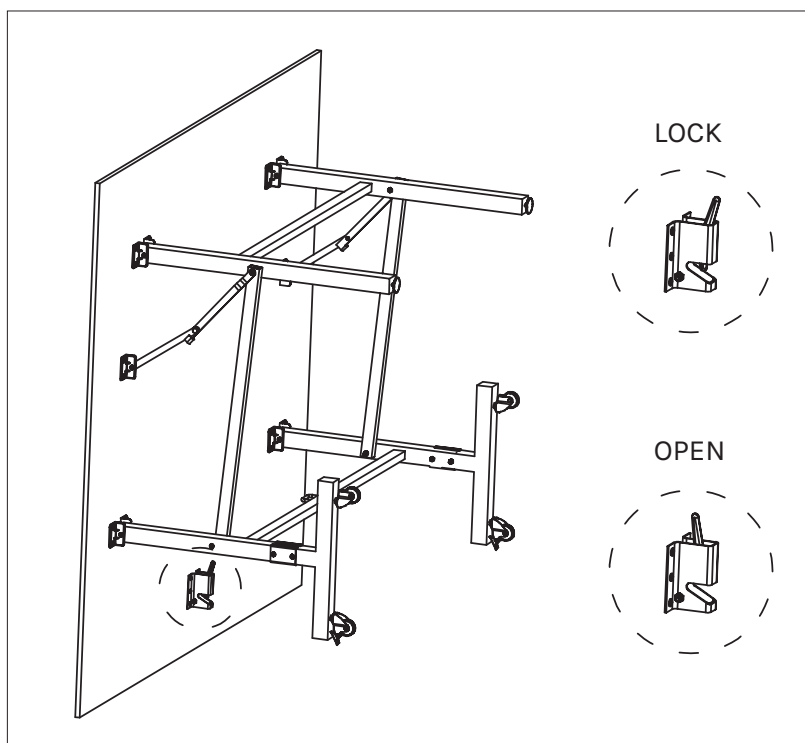

III. OPERATION METHOD

Release the lock before opening the Table Tennis Table and lock it prior to folding the table.