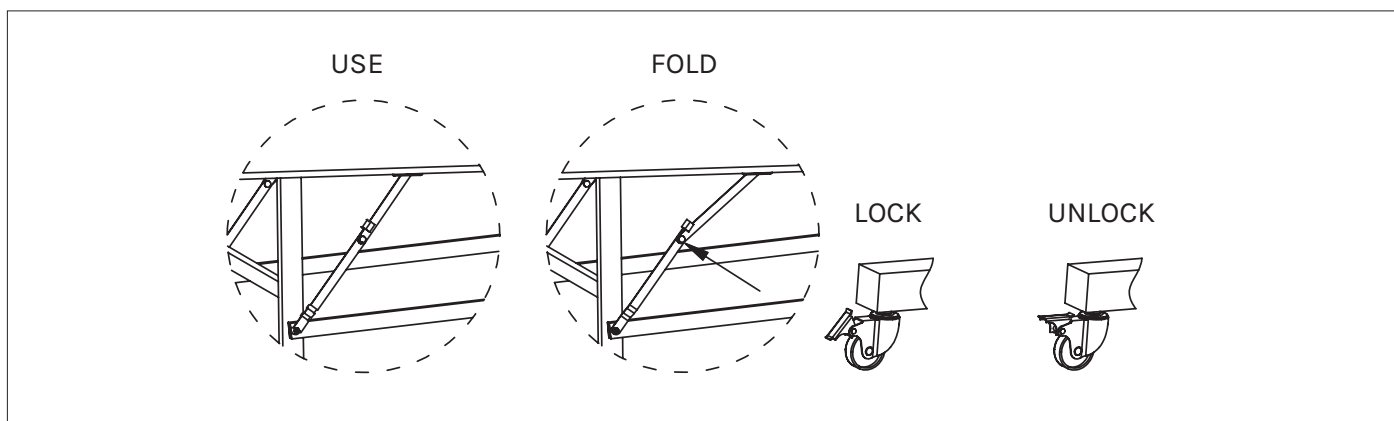

Leg Hinge Wheel Operation

Straighten hinge when using table and collapse hinge to fold table. Lock wheel tightly when using table and unlock for moving and storing.